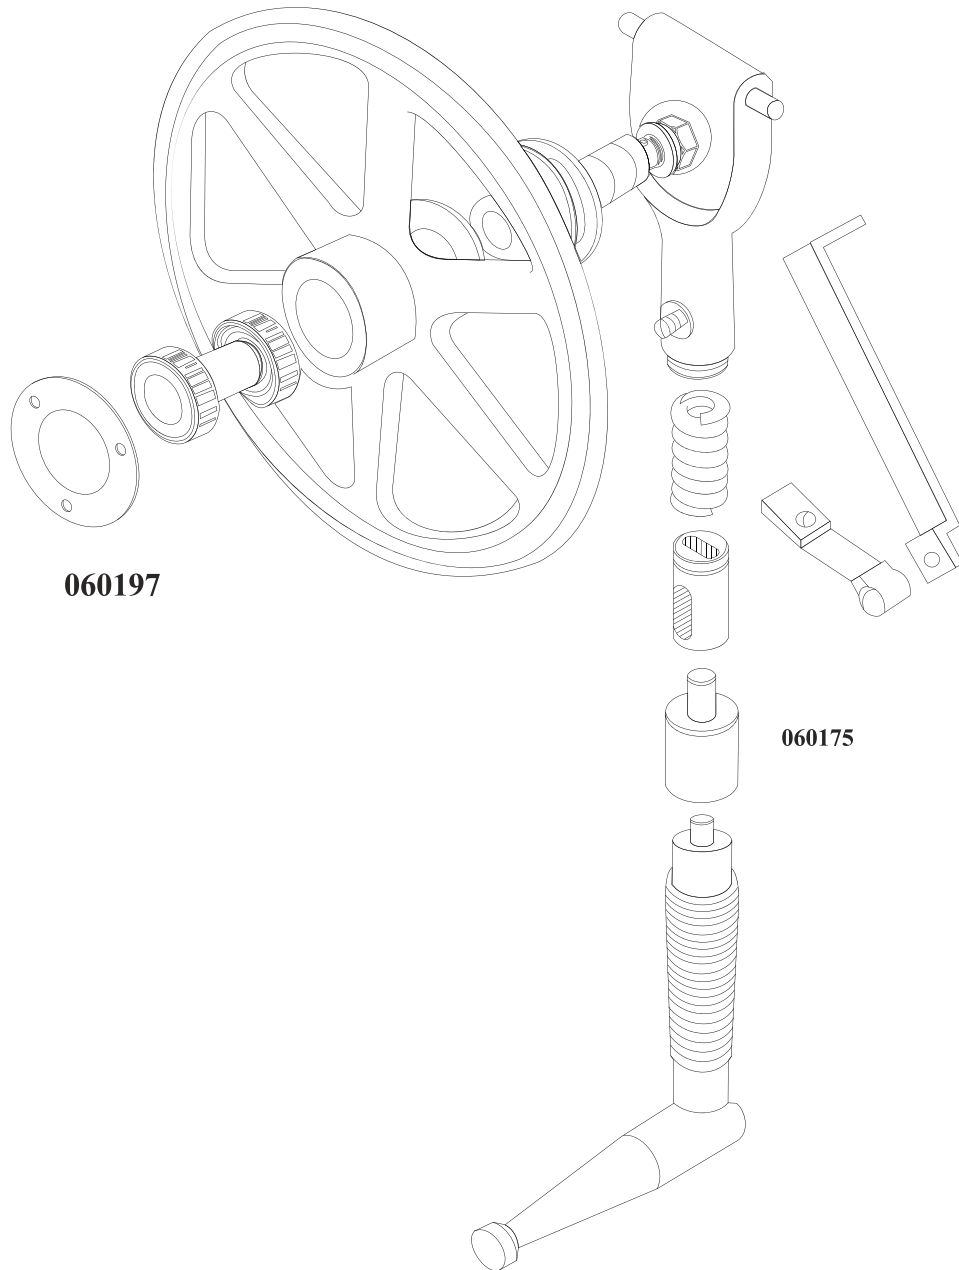

Parts Breakdown

Model BS-VE-3200-S 10272

Parts Breakdown

Model *BS-VE-3200-S* 10272

060098

060035

060019

Parts Breakdown

Model **BS-VE-3200-S** 10272

Parts Breakdown

Model BS-VE-3200-S 10272

Parts Breakdown

Model BS-VE-3200-S 10272

Parts Breakdown

Model BS-VE-3200-S 10272

Parts Breakdown