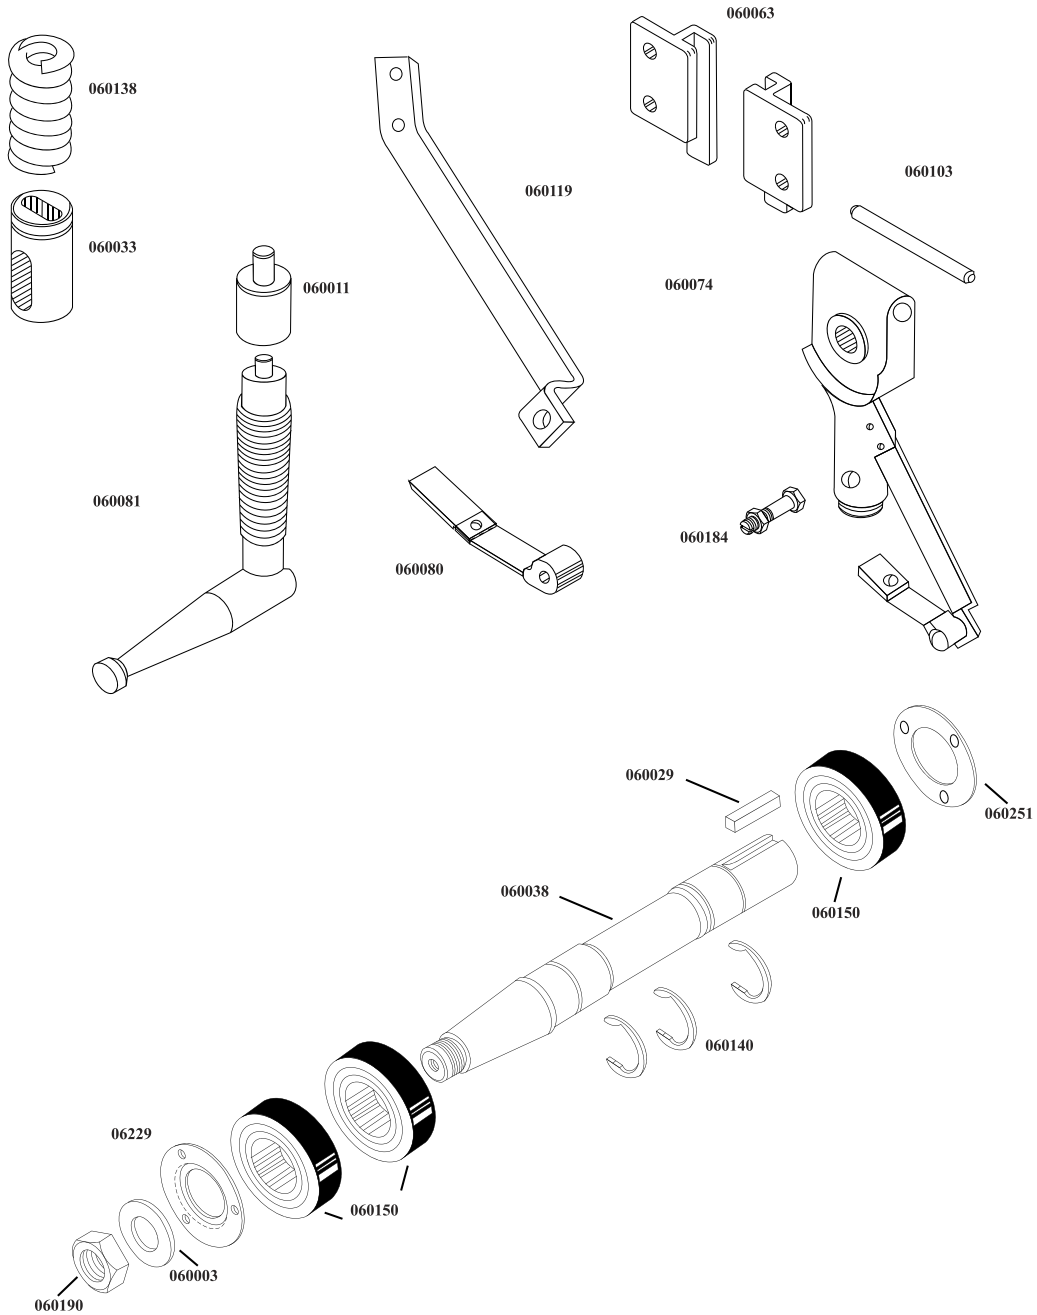

Parts Breakdown

Model BS-VE-3200-S 10272

Parts Breakdown

Model *BS-VE-3200-S* 10272

060098

060035

060019

Parts Breakdown

Model **BS-VE-3200-S** 10272

Parts Breakdown

Model BS-VE-3200-S 10272

Parts Breakdown

Model BS-VE-3200-S 10272

Parts Breakdown

Model BS-VE-3200-S 10272

Parts Breakdown