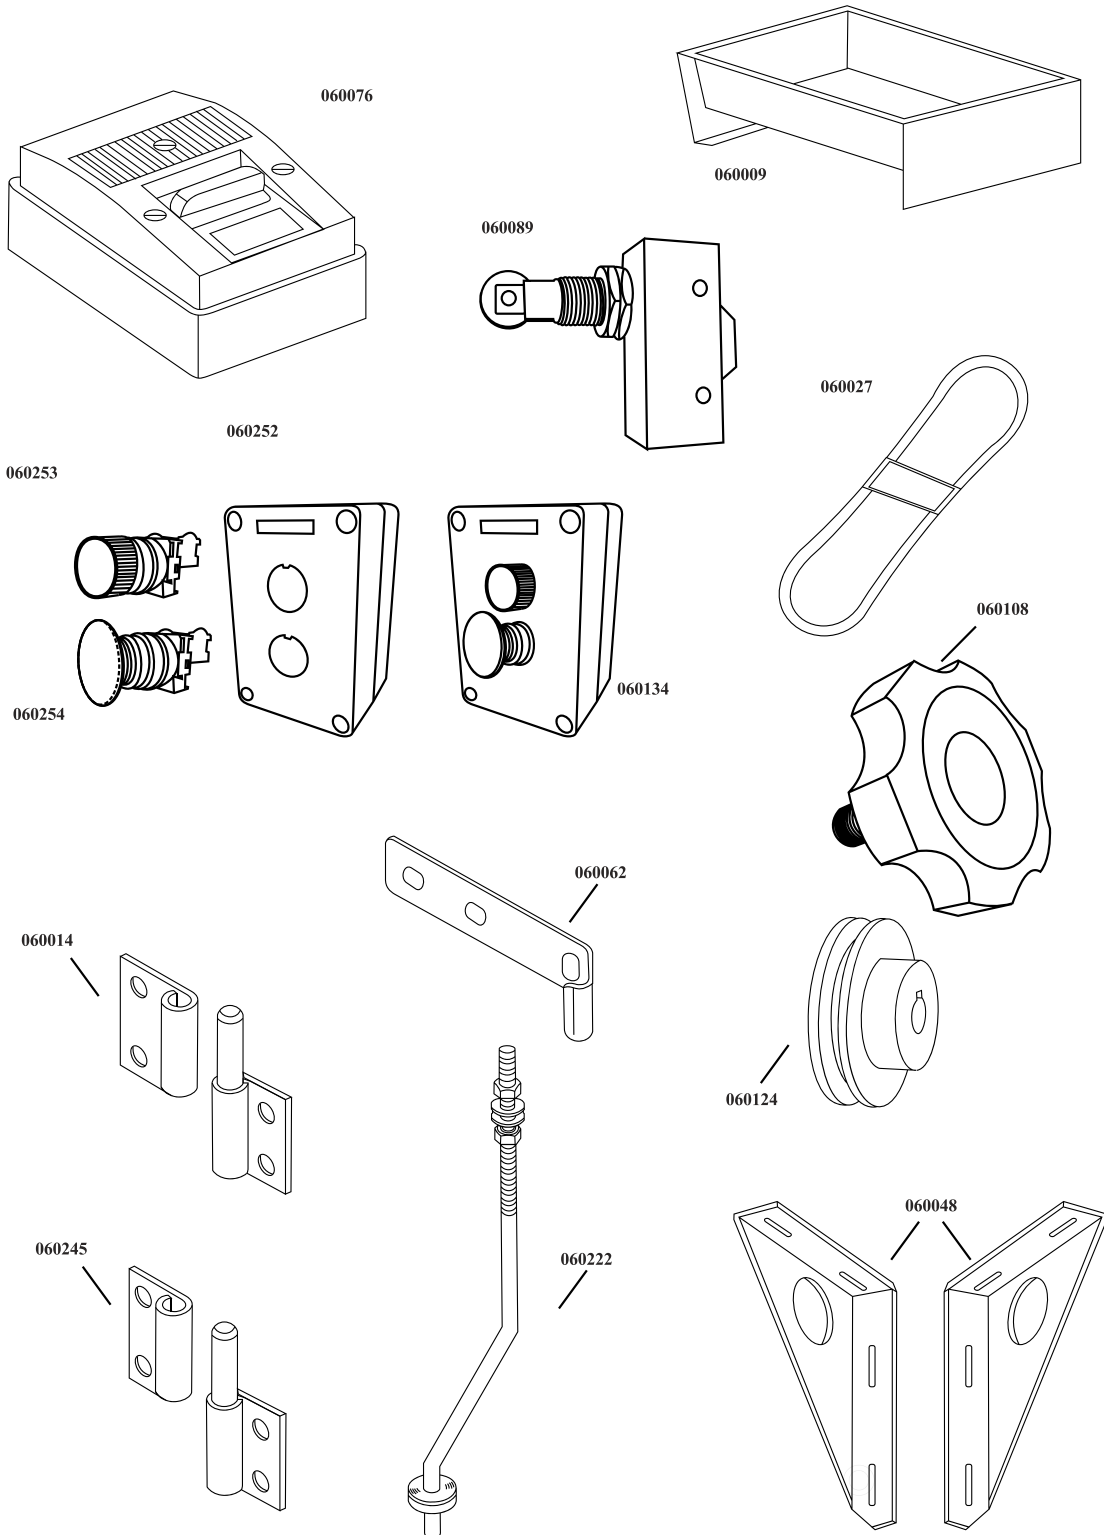

Parts Breakdown

Model BS-VE-3200-S 10272

Parts Breakdown

Model *BS-VE-3200-S* 10272

060098

060035

060019

Parts Breakdown

Model **BS-VE-3200-S** 10272

Parts Breakdown

Model BS-VE-3200-S 10272

Parts Breakdown

Model BS-VE-3200-S 10272

Parts Breakdown

Model BS-VE-3200-S 10272

Parts Breakdown