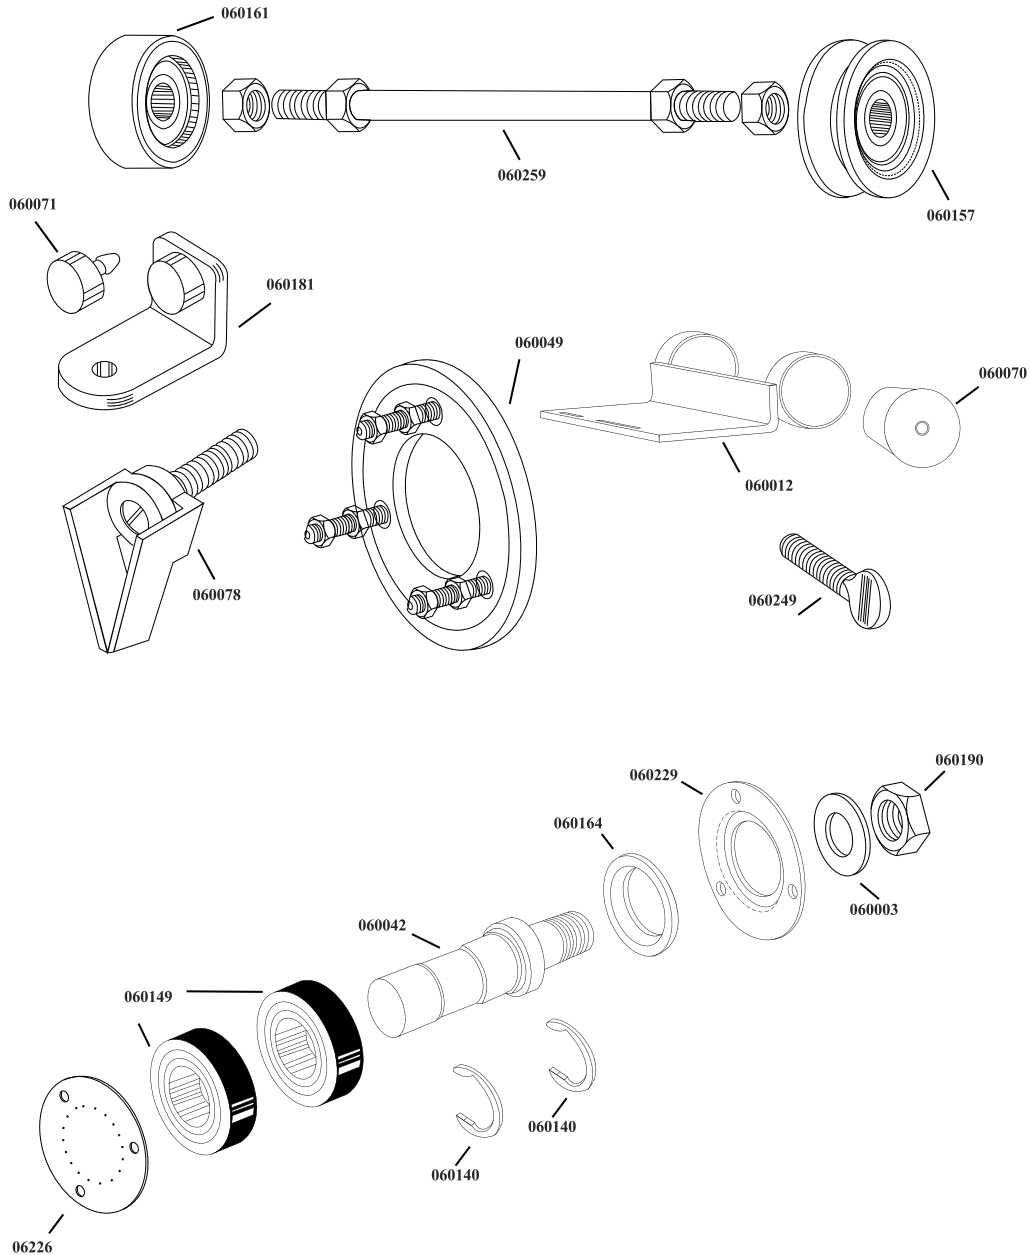

Parts Breakdown

Model BS-VE-3200-S 10272